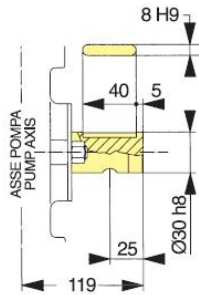

2 diaphragm configuration in NBR
 Diaphragms in Desmopan® and Viton available on request
 Heads and manifolds made of plastic coated aluminium
 Pressure accumulator
 Safety valve and PTO protection on request

VERSIONE STANDARD — STANDARD VERSION
VERSION STANDARD — VERSIONES STANDARD
SERIENAUSFÜHRUNG

- Albero cilindrico Ø30 mm •Solid shaft Ø30 mm cyl.
- Cardan mâle cyl. Ø30 mm •Cigüeñal cilindrico Ø30 mm
- Zylindrische Welle Ø30 mm